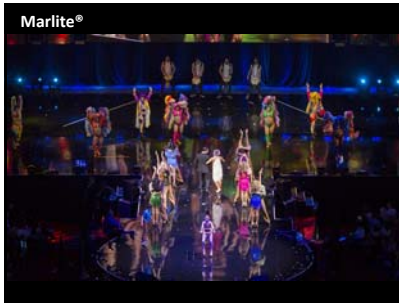

(c) 2017
Debbie Meyers-Shock CSEP, CTEP
BRAVO! Entertainment
deb@bravoentertainment.com

Events and Entertainment
are
Purpose Driven
Stage Them Accordingly

(c) 2017
Debbie Meyers-Shock CSEP, CTEP
BRAVO! Entertainment
deb@bravoentertainment.com

(c) 2017
Debbie Meyers-Shock CSEP, CTEP
BRAVO! Entertainment
deb@bravoentertainment.com

Staging
Food & Beverage

NEW & TRENDING

Expect
the
Unexpected!

Architectural
Entertainment

Intimate Celebrity
Performances