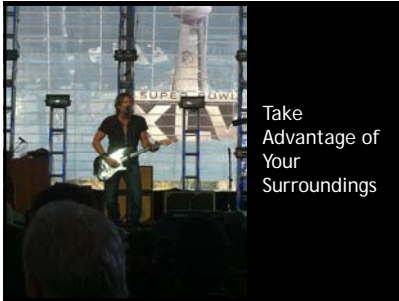

(c) 2017
Debbie Meyers-Shock CSEP, CTEP
BRAVO! Entertainment
deb@bravoentertainment.com

Events and Entertainment
are
Purpose Driven
Stage Them Accordingly

(c) 2017
Debbie Meyers-Shock CSEP, CTEP
BRAVO! Entertainment
deb@bravoentertainment.com

(c) 2017
Debbie Meyers-Shock CSEP, CTEP
BRAVO! Entertainment
deb@bravoentertainment.com

Staging
Food & Beverage

NEW & TRENDING

Expect
the
Unexpected!

Architectural
Entertainment

Intimate Celebrity
Performances

- Sources of Inspiration:
- Special Event
 - ILEA Live
 - The Voice
 - HGTV - Home Design Industry
 - Theater
 - Movies
 - Cirque Du Soleil
 - Architecture
 - Foreign Cultures
 - Art Museums and Installations
 - Retail Display
 - Life
 - Google
 - And yes....
 - Pinterest